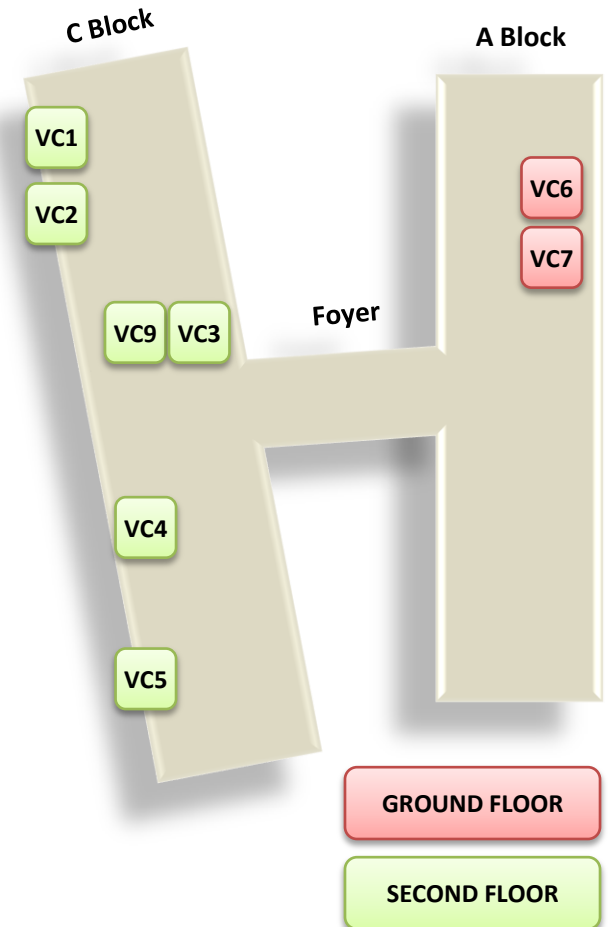

- Video Conference Studios at Lews Castle College **Stornoway Campus** are located on the ground floor in Block A, and the second floor in Block C. Please refer to the table below, and the colour-coded diagram to the right.
- There is no longer a Studio 8 at the Stornoway Campus.

Studio	Block	Floor	Room	Comments
1	C	Second	C223	Compact Studio (within the LRC)
2	C	Second	C222	Compact Studio (within the LRC)
3	C	Second	C226	(within the LRC)
4	C	Second	C212	Mid-size Studio
5	C	Second	C210	Lecture Room
6	A	Ground	A016a	Anteroom
7	A	Ground	A016	Boardroom
9	C	Second	C227	Polycom Desktop Unit (within the LRC)

Benbecula Campus

Studio	Block	Floor	Comments
1	n/a	Ground	
2	n/a	First	
3	n/a	First	Polycom Desktop Unit (within the LRC)

Barra Campus

Studio	Block	Floor	Comments
1	n/a	Ground	
2	n/a	Ground	Polycom Desktop Unit (within the LRC)